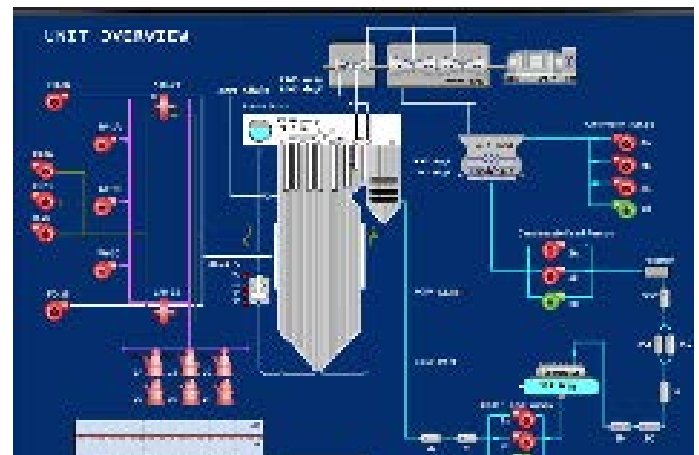

Generic Drum Boiler

Simulator for Coal-firing Units

High Fidelity Training In Today's Limited Budget Reality

You have known **TRAX Energy Solutions** as the world's leading provider of plant-specific simulators for over a quarter century. Now, that same level of precision is available for your operator training needs with improved lead time impact.

Together with our business partners, TRAX provides the global presence to take care of your needs. If you wish to learn more about all of our **Generic Simulations**, please contact us.

- 600MW, 2400 psig, 989F
- Ovation emulated DCS
- CE 6-level corner fired, forced circ drum boiler
- 6 Bowl Mill coal pulverizers with feeders General Electric steam turbine
- Unit startup and shutdown procedures provided
- Over 50 plant malfunctions available